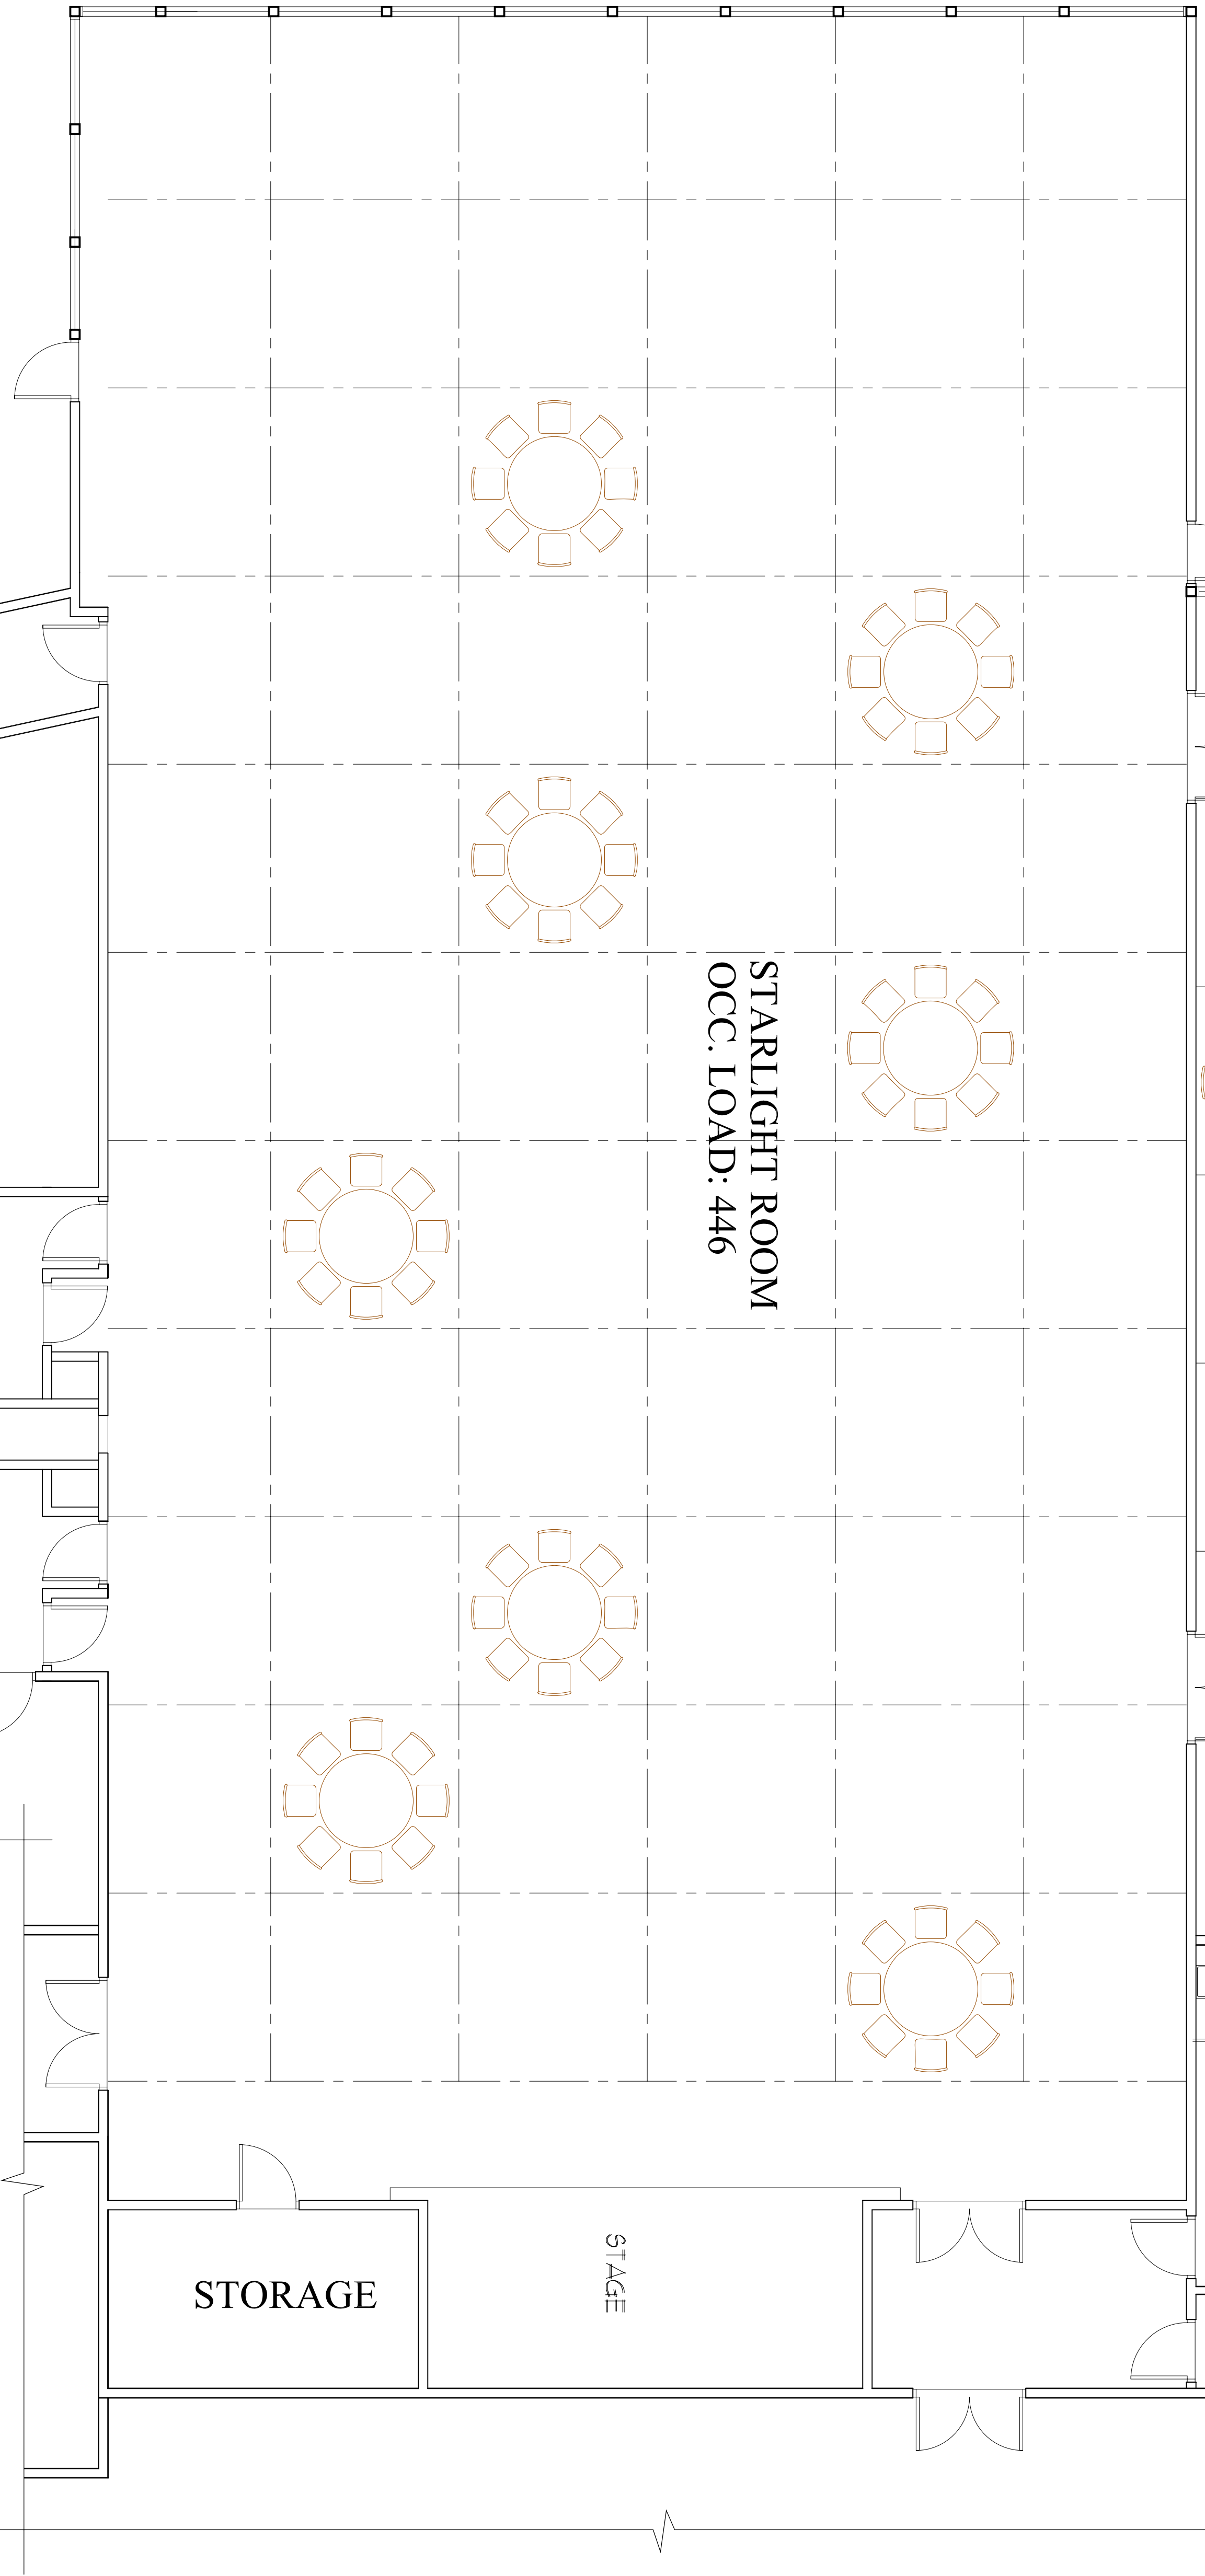

VERDUGO ROOM

STARLIGHT ROOM
OCC. LOAD: 446

KITCHEN

STARLIGHT ROOM

KEY MAP